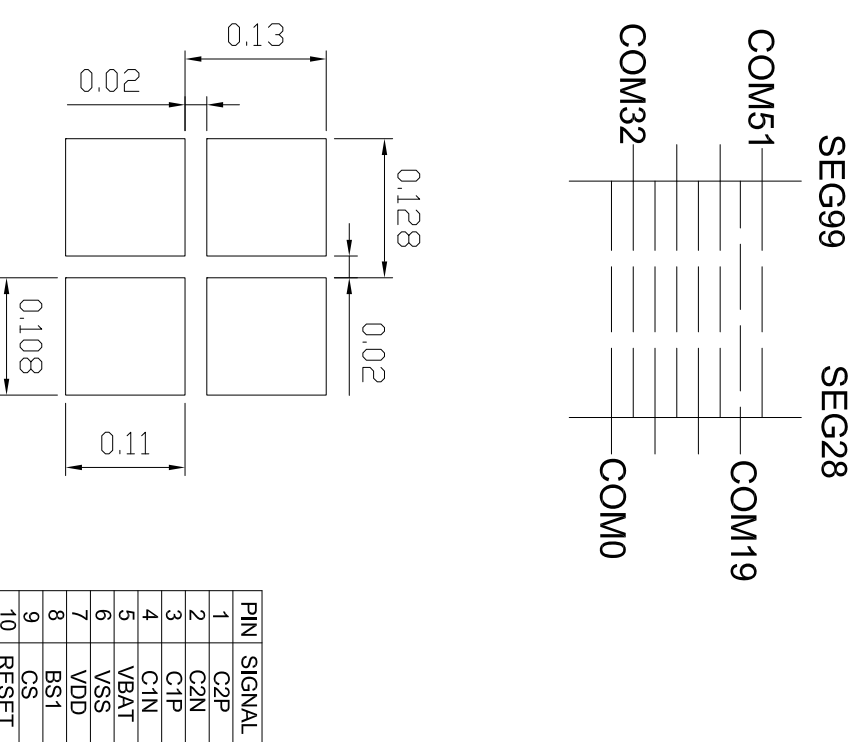

REV	DESCRIPTION:	5	DATE	6
-----	--------------	---	------	---

- Feature:
1. Display mode: OLED/ Negative/ Transmissive
  2. Driving: Duty:1/40
  3. Viewing Direction: FULL
  4. Color of Character: White
  5. Driver : SSD1315 VDD: 3.3 V
  6. Operating temp. : -40°C~ + 70°C  
Storage temp. : -40°C~ + 85°C
  7. ROHS Compliant

Model Name: GDO7240A01-W		UNLESS OTHERWISE STATED		SCALE:	
APPROVALS	DATE	TOLERANCES:		SIZE:	UNIT:
DWN: Ljh	2022.11.16	XXX ±0.20 XX.X ±0.10		A4	mm
CHK:					Page:
APP:					1-1

**Xiamen Ocular Optics CO., LTD.**