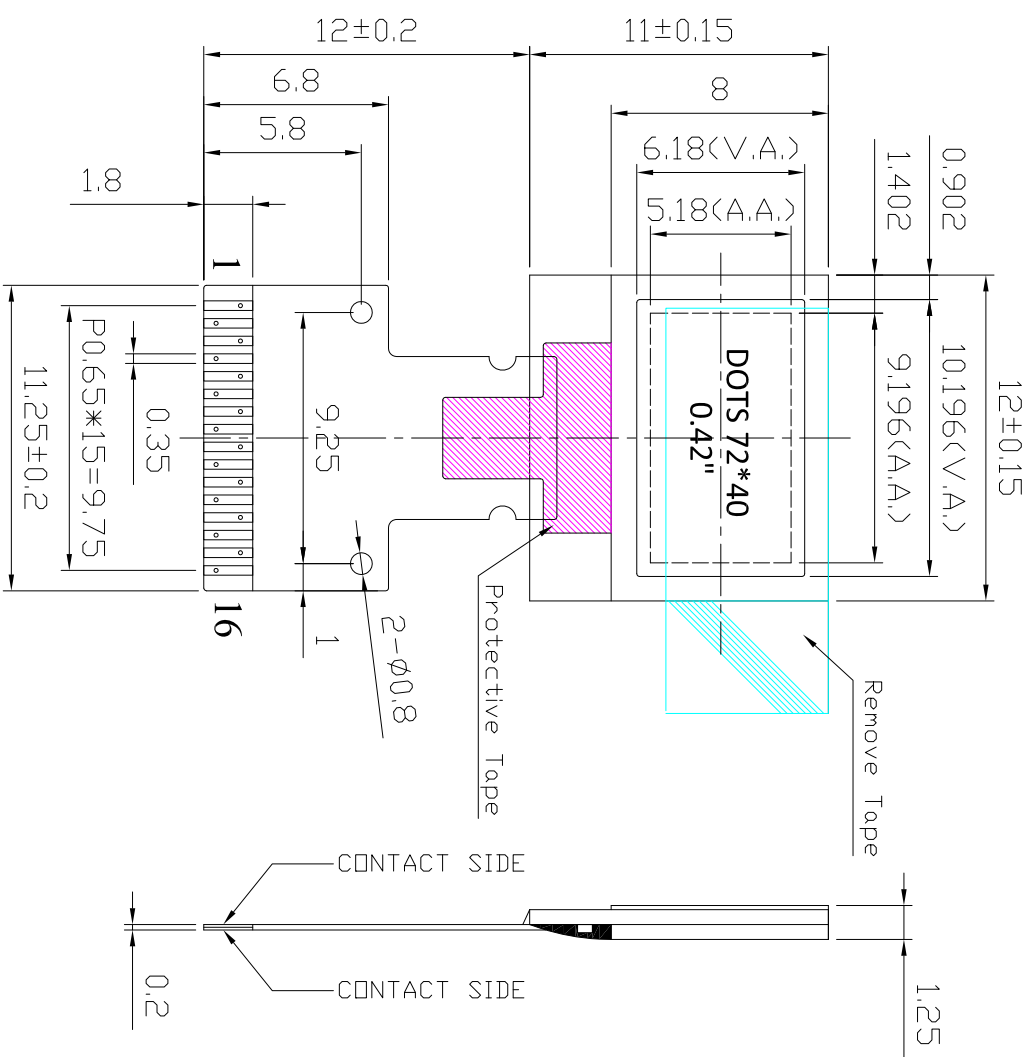

REV	DESCRIPTION:	5	DATE	6
-----	--------------	---	------	---

- Feature:
1. Display mode: OLED/ Negative/ Transmissive
  2. Driving: Duty:1/40
  3. Viewing Direction: FULL
  4. Color of Character: White
  5. Driver : SSD1315 VDD: 3.3 V
  6. Operating temp. : -40°C~ + 70°C  
Storage temp. : -40°C~ + 85°C
  7. ROHS Compliant

Model Name: GDO7240A01-W		UNLESS OTHERWISE STATED		SCALE:	
APPROVALS	DATE	TOLERANCES:		SIZE:	UNIT:
DWN: Ljh	2022.11.16	XXX ±0.20 XX.X ±0.10		A4	mm
CHK:					Page:
APP:					1-1

**Xiamen Ocular Optics CO., LTD.**